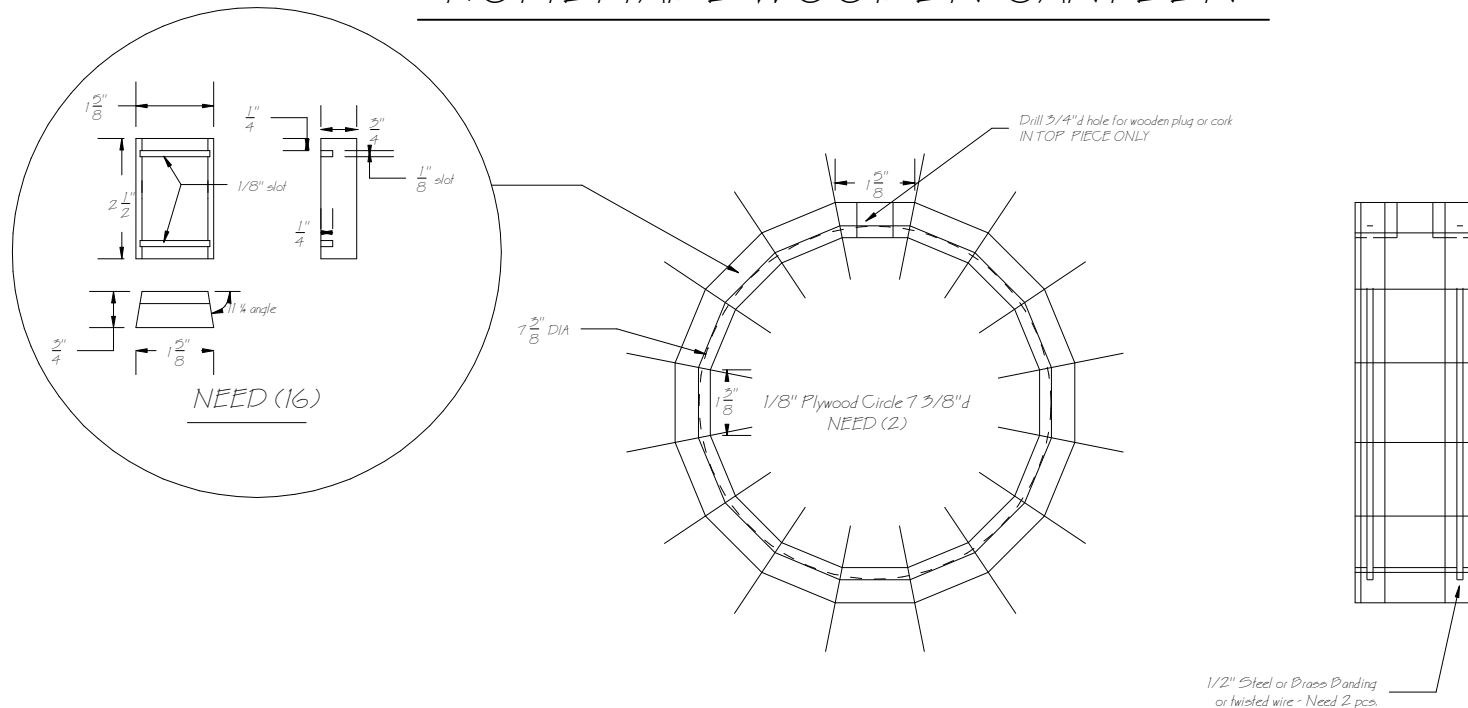

HOMEMADE WOODEN CANTEEN

*Seal canteen internally with melted Bees Wax.
Use water resistant glue.*

WOODEN CANTEEN

DRAWN Name	dlh	DYI - Canteen	
CHECKED Name			
ENGINEER Name		SIZE	DWG NUMBER
APPROVED Name		A	FCF2-2016
SCALE 3"=1'	REV -	SHEET 1 OF 1	